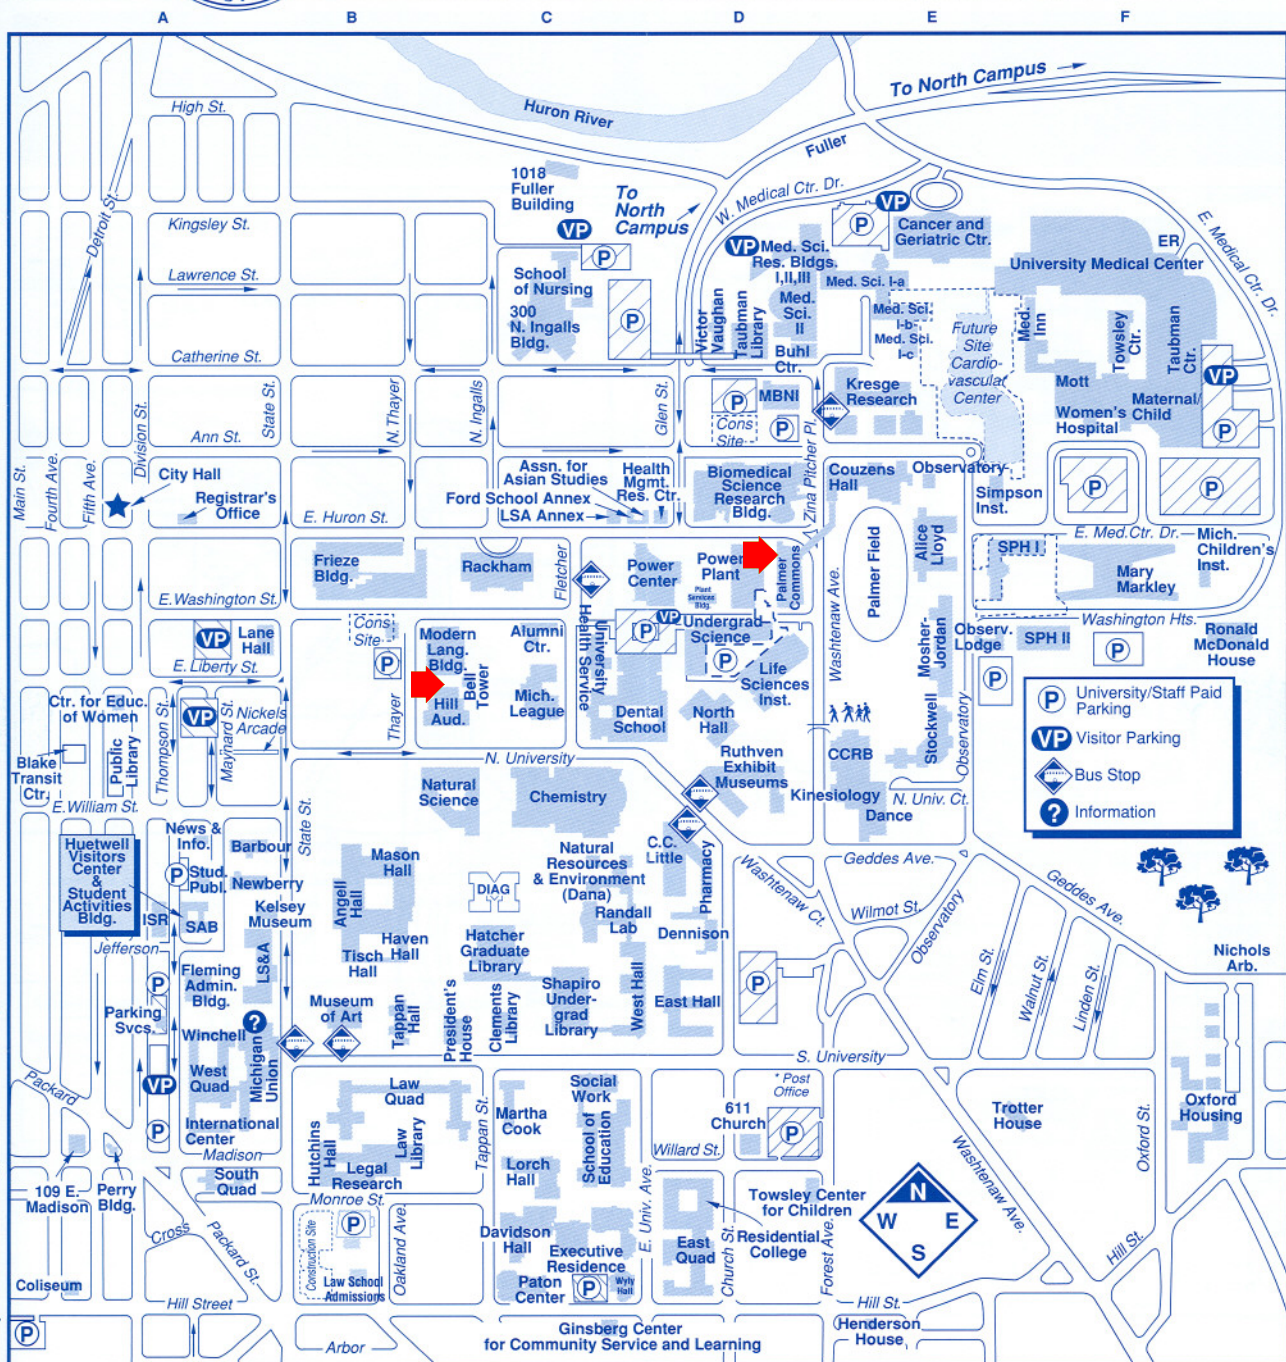

University of Michigan Central Campus

To Wolverine Tower ↓

📍 Campus Information Center,
(First floor, Michigan Union, 764-INFO)

© 2005 University of Michigan, BMC Media
For use information call 734-998-6140.